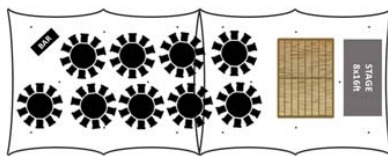

90 Seated + 20 Evening Guests (110)