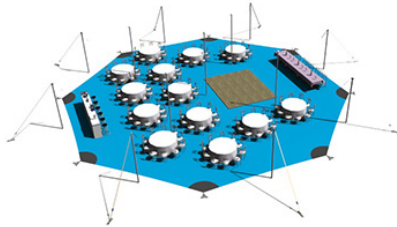

130 Seated (Round Tables)

Arachnid 8-Sided (20m)
Dandy Dura Matted Floor
Lighting (see notes)
16x16ft Wooden Dance Floor
8x16ft Stage
130x Chairs
13x 5ft6 Round Tables

£6,250
(Save £309)

£6,150
(Save £253)

Cross Back or Chiavari Chair
(£5,208 ex VAT)

Wooden Folding Chair
(£5,125 ex VAT)

144 Seated (Rustic Trestle Tables)

Arachnid 8-Sided (20m)
Dandy Dura Matted Floor
Lighting (see notes)
16x16ft Wooden Dance Floor
8x16ft Stage
144x Chairs
18x 8x3ft Rustic Trestle Tables

£6,650
(Save £363)

£6,500
(Save £340)

Cross Back or Chiavari Chair
(£5,542 ex VAT)

Wooden Folding Chair
(£5,417 ex VAT)

For either setup we recommend up to 150 with evening guests

NOTES:

- Choice of Cross Back¹, Chiavari Limewash² or Wooden Folding Chair³
- A set of window and solid chino walls are included
- Table linen NOT needed for the rustic trestle table
- Each setup accommodates extra space for a bar + serving tables
- Lighting includes Festoon interior roof lights + Festoon exterior pole lights (240v)
- Electrics not included - we need to know about your power options
- We offer a complete service, please ask about all the extras
- A delivery charge will be added to your order, this covers fuel and wages in transit.

ADD ON:

- Catering Tent £600 (£500 ex VAT)
- 20x20ft Matrix + Matted Floor + Light
- 6x 6ft Trestle Tables
- Can not be joined
  (Save £180 inc VAT only available when a package is booked)
- King Pole Lights £132 (£110 ex VAT)
- Colour Changing LED Battery (10hr charge)
- Add extra light to the inside of the Arachnid