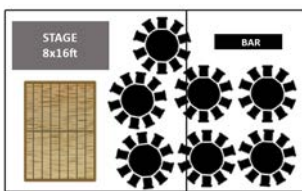

70 Seated + 10 Evening Guests (80)