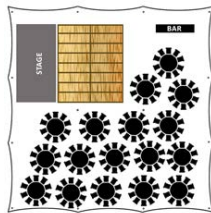

170 Seated

Poleadion 60x60ft (18x18m)
Dandy Dura Matted Floor
Lighting (see notes)
16x24' Wooden Dance Floor
8x20ft Stage
170x Chairs
17x 5'6 Round Tables

£7,500
(Save £359)

£7,250
(Save £405)

£6,900
(Save £347)

Cross Back or Chiavari Chair
(£6,250 ex VAT)

Wooden Folding Chair
(£6,042 ex VAT)

White Bistro Chair
(£5,750 ex VAT)

250 Seated

Poleadion 60x80ft (18x24m)
Dandy Dura Matted Floor
Lighting (see notes)
24x24' Wooden Dance Floor
12x24ft Stage
250x Chairs
25x 5'6 Round Tables

£9,450
(Save £510)

£9,200
(Save £460)

£8,650
(Save £410)

Cross Back or Chiavari Chair
(£7,875 ex VAT)

Wooden Folding Chair
(£7,666 ex VAT)

White Bistro Chair
(£7,208 ex VAT)

NOTES:

- Choice of Cross Back¹, Chiavari Limewash², Wooden Folding³ or White Bistro Chair⁴
- We offer a complete service, please ask about all the extras
- Lighting includes festoon lights and dimmable king pole lights
- Each setup accommodates extra space for a bar
- A set of window and solid white walls are included
- Electrics not included - we need to know about your power options
- A delivery charge will be added to your order, this covers fuel and wages in transit.

ADD ON:

- Catering Tent £600 (£500 ex VAT)
- 20x20ft Matrix + Matted Floor + Light
- 6x 6ft Trestle Tables
- Can be joined
  (Save £180 inc VAT only available when a package is booked)
- Catering + Entrance Tent £1,050 (£875 ex VAT)
- Another 20x20ft Matrix + Matted Floor + Light
  (Save £396 inc VAT only available when a package is booked)

WE'VE GOT YOU COVERED
Cornwall, Devon, Dorset and Somerset