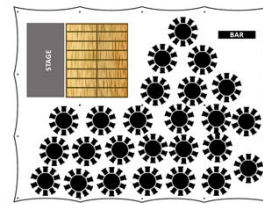

**£9,200**  
 (Save £460)

**£8,650**  
 (Save £410)

Cross Back or Chiavari Chair  
 (£7,875 ex VAT)

Wooden Folding Chair  
 (£7,666 ex VAT)

White Bistro Chair  
 (£7,208 ex VAT)

250 Seated + 100 Evening Guests (350)