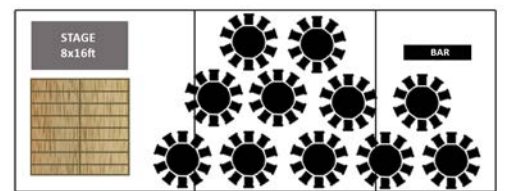

110 Seated + 30 Evening Guests (140)