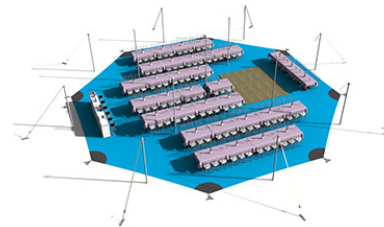

144 Seated (Rustic Trestle Tables)

Arachnid 8-Sided (20m)
Dandy Dura Matted Floor
Lighting (see notes)
16x16ft Wooden Dance Floor
8x16ft Stage
144x Chairs
18x 8x3ft Rustic Trestle Tables

£6,650
(Save £363)

£6,500
(Save £340)

Cross Back or Chiavari Chair
(£5,542 ex VAT)

Wooden Folding Chair
(£5,417 ex VAT)