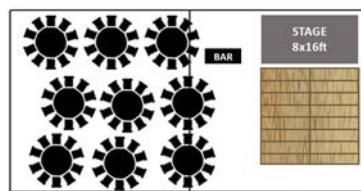

Cross Back/Chiavari Chair (£4,292 ex VAT)    Wooden Folding Chair (£4,167 ex VAT)    White Bistro Chair (£4,000 ex VAT)

1x 30x30ft + 1x 20x30ft Matrix joined

70 Seated + 10 Evening Guests (80)

2x 30x30ft Matrix joined